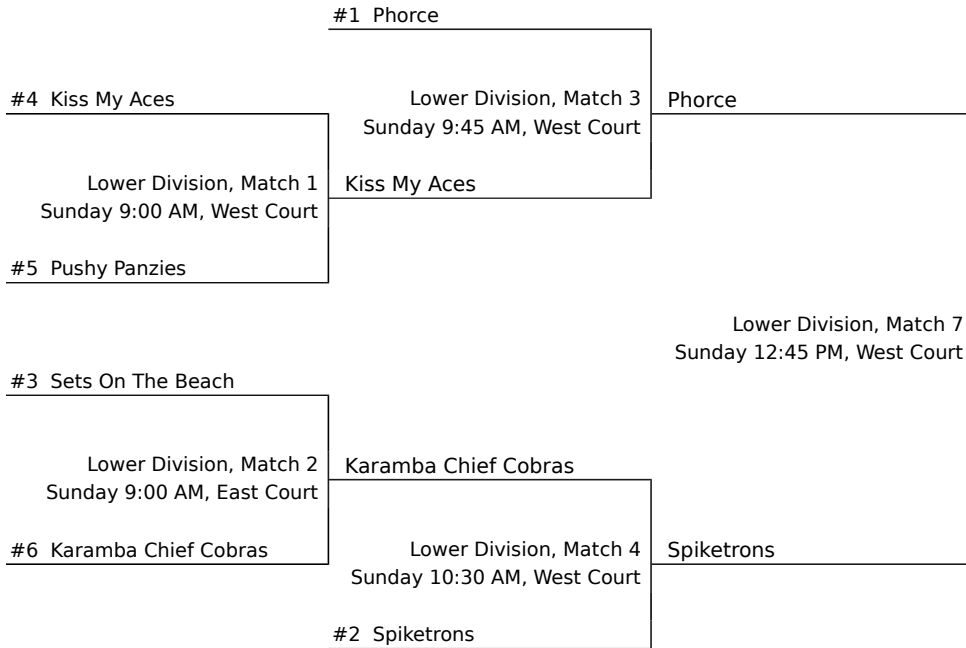

Winner's Bracket

Sets On The Sand Tournament

Lower Division (6 Teams)

Indian Steele Park

Sunday, May 25, 2014

Elimination Matches are best 2 out of 3 games
(21, 21, 15), no cap win by 2.
Matches are 45 minutes in length.

Loser's Bracket