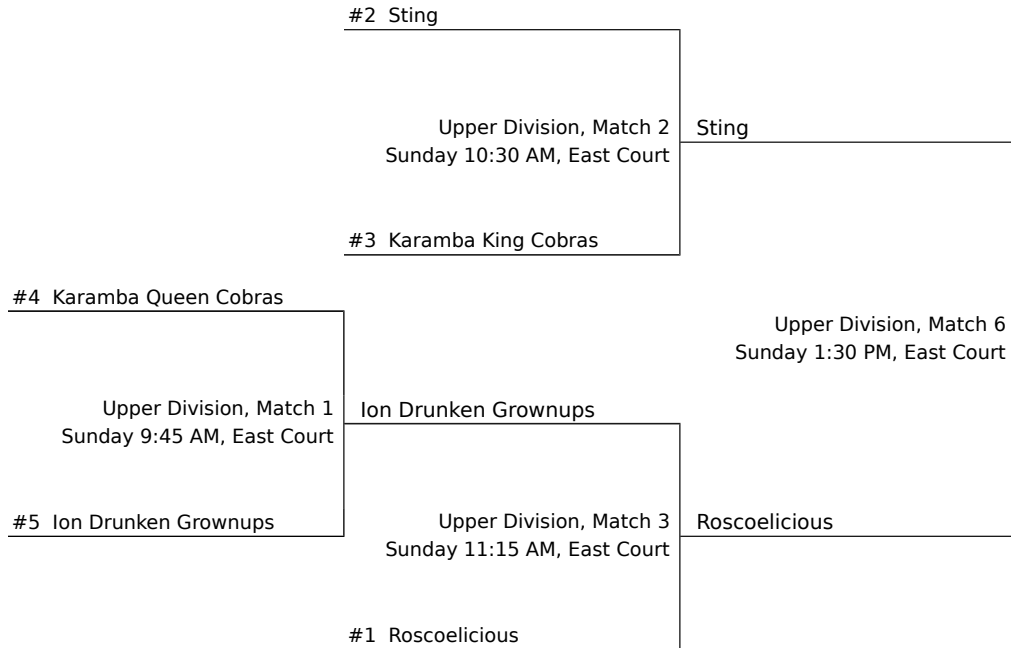

# Sets On The Sand Tournament

### Indian Steele Park

#### Winner's Bracket